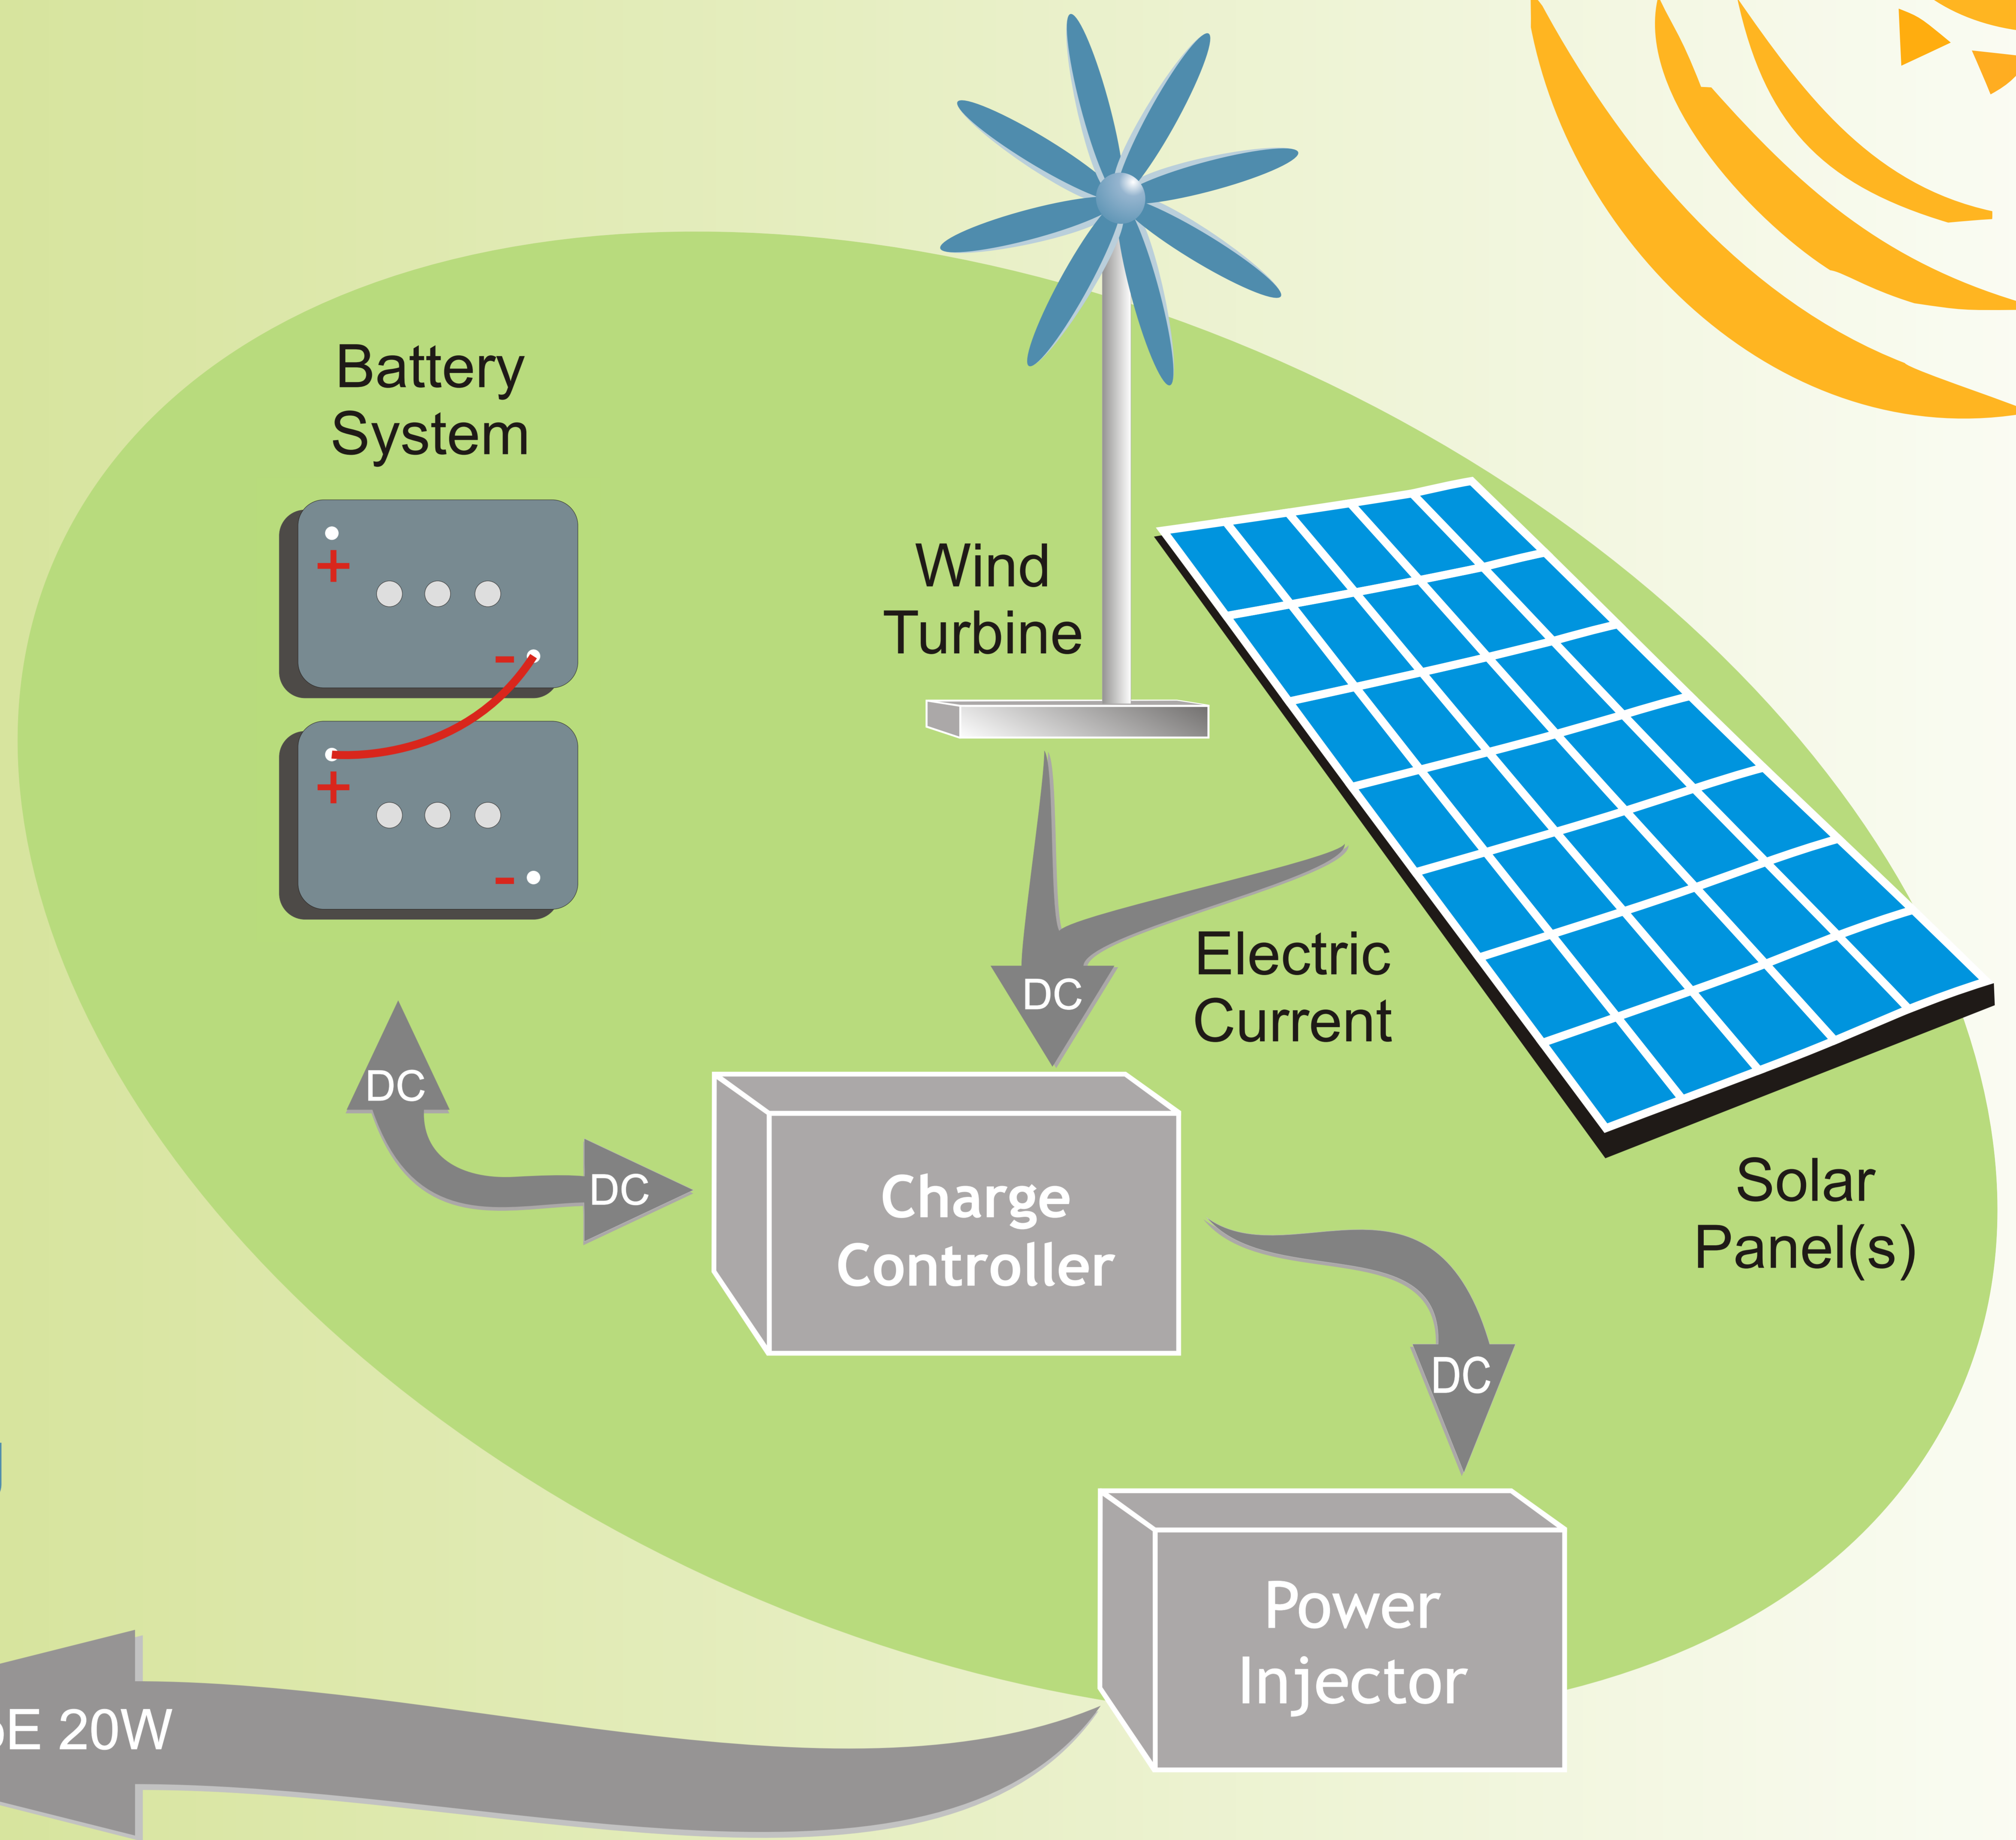

Solar Solution with CFIP

WiMax / WiFi Clients

Access Point
WiMax / WiFi

CFIP FODU

CFIP Site

Eth 108Mbps

Eth 108Mbps

CFIP FODU

CFIP Site

CFIP Features

- Full Outdoor solution (FODU)
- Capacity: up to 108 Mbits
- Channel bandwidths: 7/14/28 MHz
- Modulations: QPSK, 16APSK, 32APSK
- ACM - Adaptive Coding and Modulation
- Interfaces: 10/100Eth+4E1
- Traffic: Ethernet only; Eth+1E1 to Eth+4E1
- Frequency bands: 13, 15, 18, 23 GHz
- PoE - Enhanced Power over Ethernet
- ATPC - Automatic Transmit Power Control
- Green Radio - only 15 - 20W of power consumption